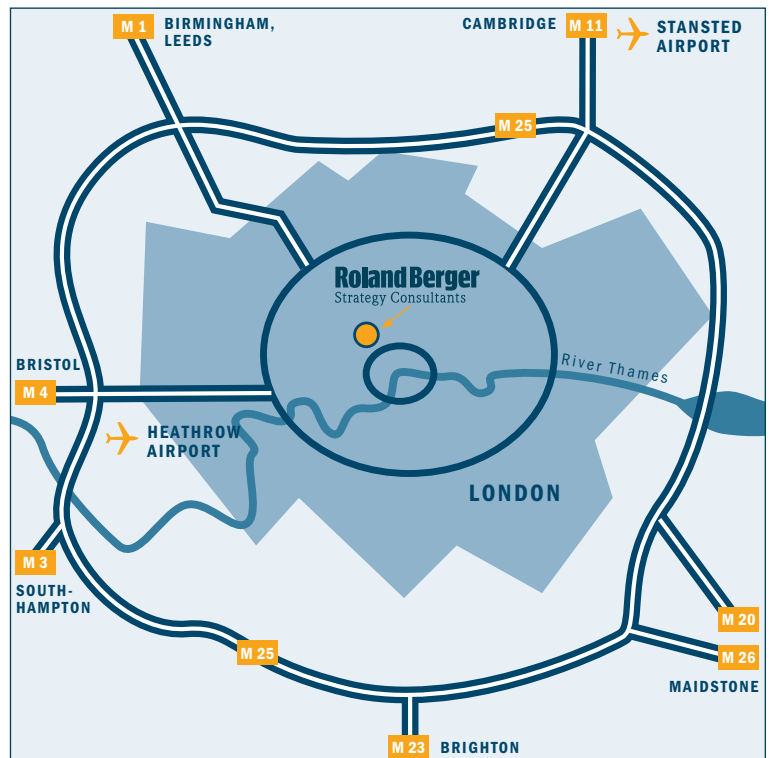

From Gatwick Airport:

- Take M23 towards London
- Merge onto A23
- Follow A23 until Brixton, merge onto A203
- Turn right onto A3
- Take left hand lane and continue onto A203
- Turn left, then right onto A3036
- Turn left onto A202
- Follow A202 over Vauxhall Bridge to Victoria
- Turn left onto A302
- Hyde Park Corner roundabout take 3rd exit onto A4202
- Marble Arch roundabout take 6th exit onto A40
- Left onto A41
- Turn right onto A501
- Turn right Baker Street

> By public transportation

From Heathrow Airport:

- Piccadilly line to Hammersmith, then Hammersmith & City line to Baker St
- Heathrow Express to Paddington, then change for Bakerloo line or Circle line or Hammersmith & City line (tube) to Baker St

From Gatwick Airport:

- Gatwick Express to London Victoria, change for Victoria line to Green Park, then change for Jubilee line to Baker Street

From Stansted Airport:

- Stansted Express to Liverpool Street then change for either Circle, Metropolitan or Hammersmith & City lines to Baker Street

From London City Airport:

- Take DLR to Canning Town, change for Jubilee line to Baker Street

Once arriving at Baker Street tube station:

- Exit the station and cross Marylebone Road at the traffic lights onto Baker Street
- Roland Berger London is c. 200 m walk on the right hand side